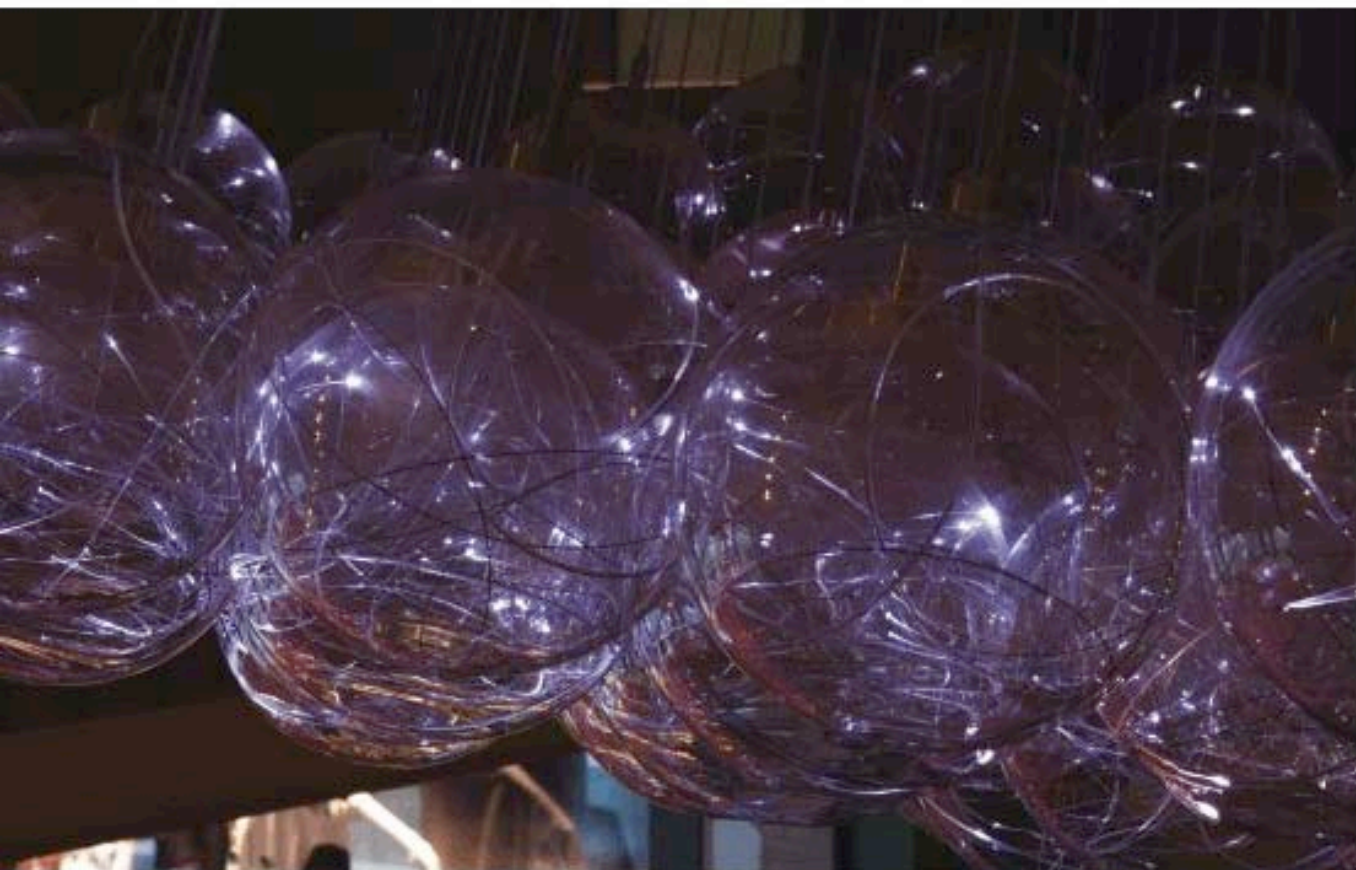

## Products

Bruce Munro

Shane Holland

Another piece from Shane Holland is the Anne Bloom chandelier. Twisted stainless steel elements are interspersed with droplets of Swarovski crystal. Measuring 4.2m in length with a diameter of 1.2m, it incorporates 9 MR11 20w downlighters. A dramatic, sculptural piece.  
[www.shanehollanddesign.com](http://www.shanehollanddesign.com)